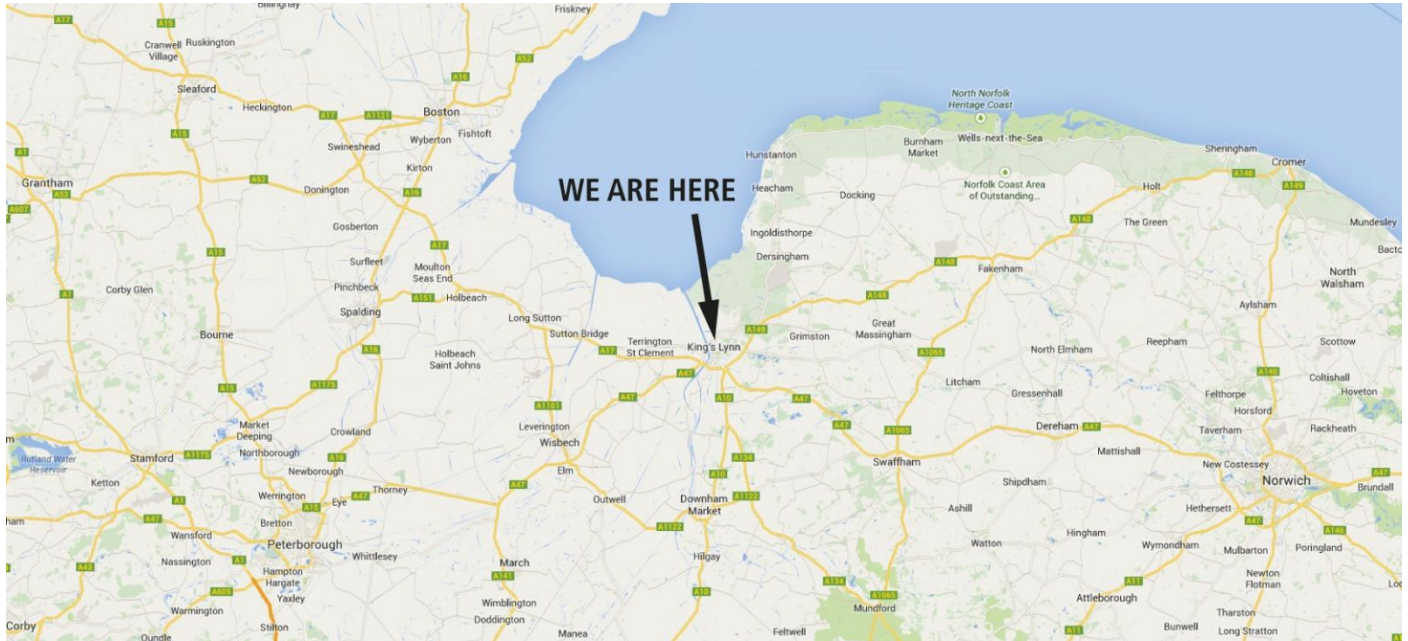

Visiting Listawood

Listawood is located in King's Lynn in West Norfolk and is easily reached by all major roads or from King's Lynn train station.

By Car

All major roads (A17, A47, A10 and A149) to King's Lynn converge on the Hardwick Roundabout

- Take the A149 towards Hunstanton
- At the next roundabout turn left
- At the next roundabout head straight on
- At the next roundabout (Sainsbury's) take the 4th exit, sign posted Hardwick Industrial Estate on to "Scania Way"
- At the end of the road turn right on to "Old Meadow Road"
- Follow the road all the way to the end and turn right onto "Rollesby Road"
- We are 250 meters on the left hand side

By Rail

King's Lynn train station is on the main King's Cross – Cambridge – Ely line and is a 10 minute taxi ride to our location

Our Address

AT Promotions Ltd t/a Listawood, 24 Rollesby Road, Hardwick Industrial Estate, King's Lynn, Norfolk, PE30 4LS