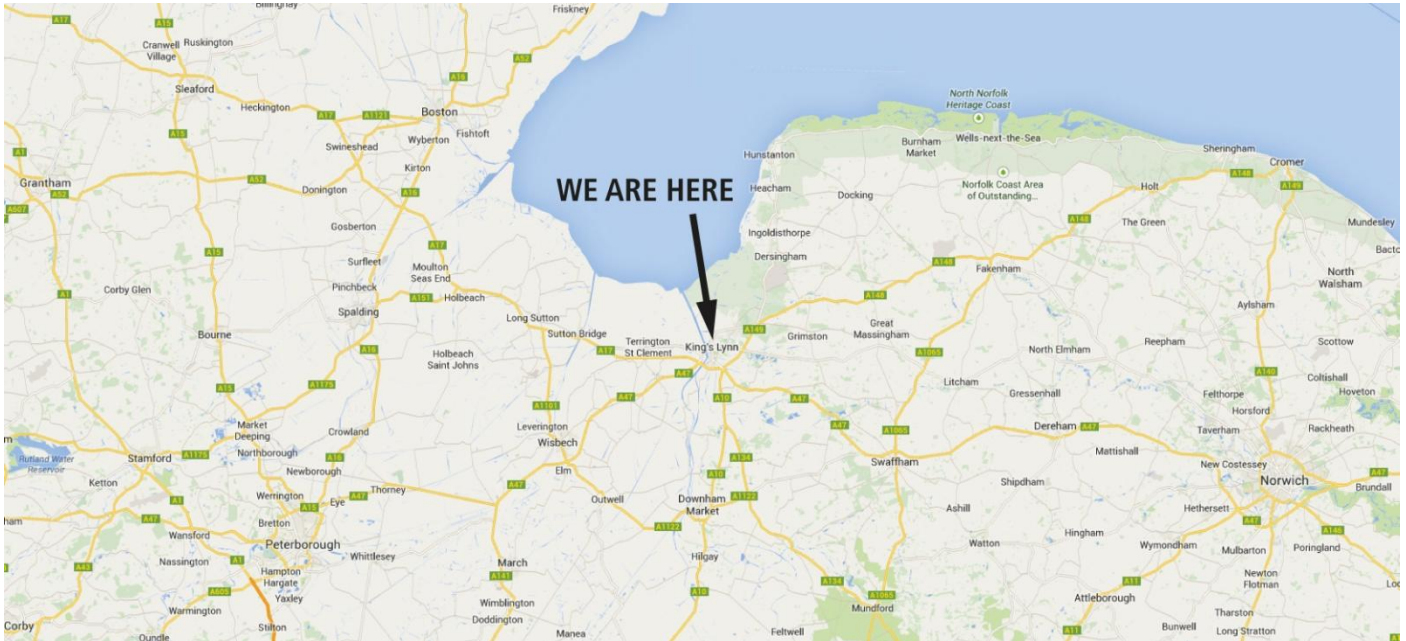

## Visiting Listawood

Listawood is located in King's Lynn in West Norfolk and is easily reached by all major roads or from King's Lynn train station.

### By Car

All major roads (A17, A47, A10 and A149) to King's Lynn converge on the Hardwick Roundabout

- Take the A149 towards Hunstanton
- At the next roundabout turn left
- At the next roundabout head straight on
- At the next roundabout (Sainsbury's) take the 4<sup>th</sup> exit, sign posted Hardwick Industrial Estate on to "Scania Way"
- At the end of the road turn right on to "Old Meadow Road"
- Follow the road all the way to the end and turn right onto "Rollesby Road"
- We are 250 meters on the left hand side

### By Rail

King's Lynn train station is on the main King's Cross – Cambridge – Ely line and is a 10 minute taxi ride to our location

### Our Address

AT Promotions Ltd t/a Listawood, 24 Rollesby Road, Hardwick Industrial Estate, King's Lynn, Norfolk, PE30 4LS

**If you have problems finding us then please call us on +44 (0)1553 818818  
and we can give you further instructions over the phone.**